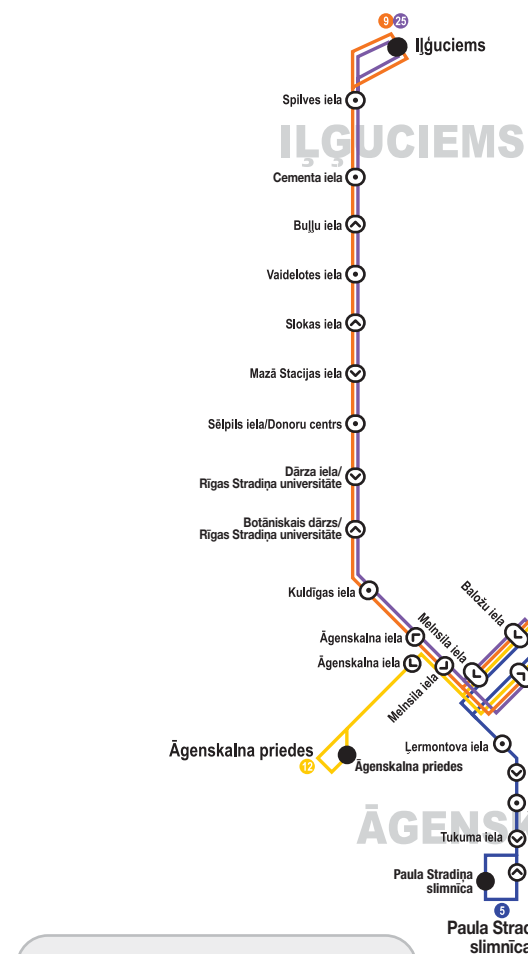

# TROLLEYBUS ROUTES

Valid from February 1st, 2021

**LEGEND**

- One-way stop
- Two-way stop
- Terminal
- Terminal Centrālā stacija for 11., 18., 23. routes

**TROLLEYBUS ROUTES**

1	9	14	18	25
3	11	15	19	27
4	12	16	22	
5	13	17	23	