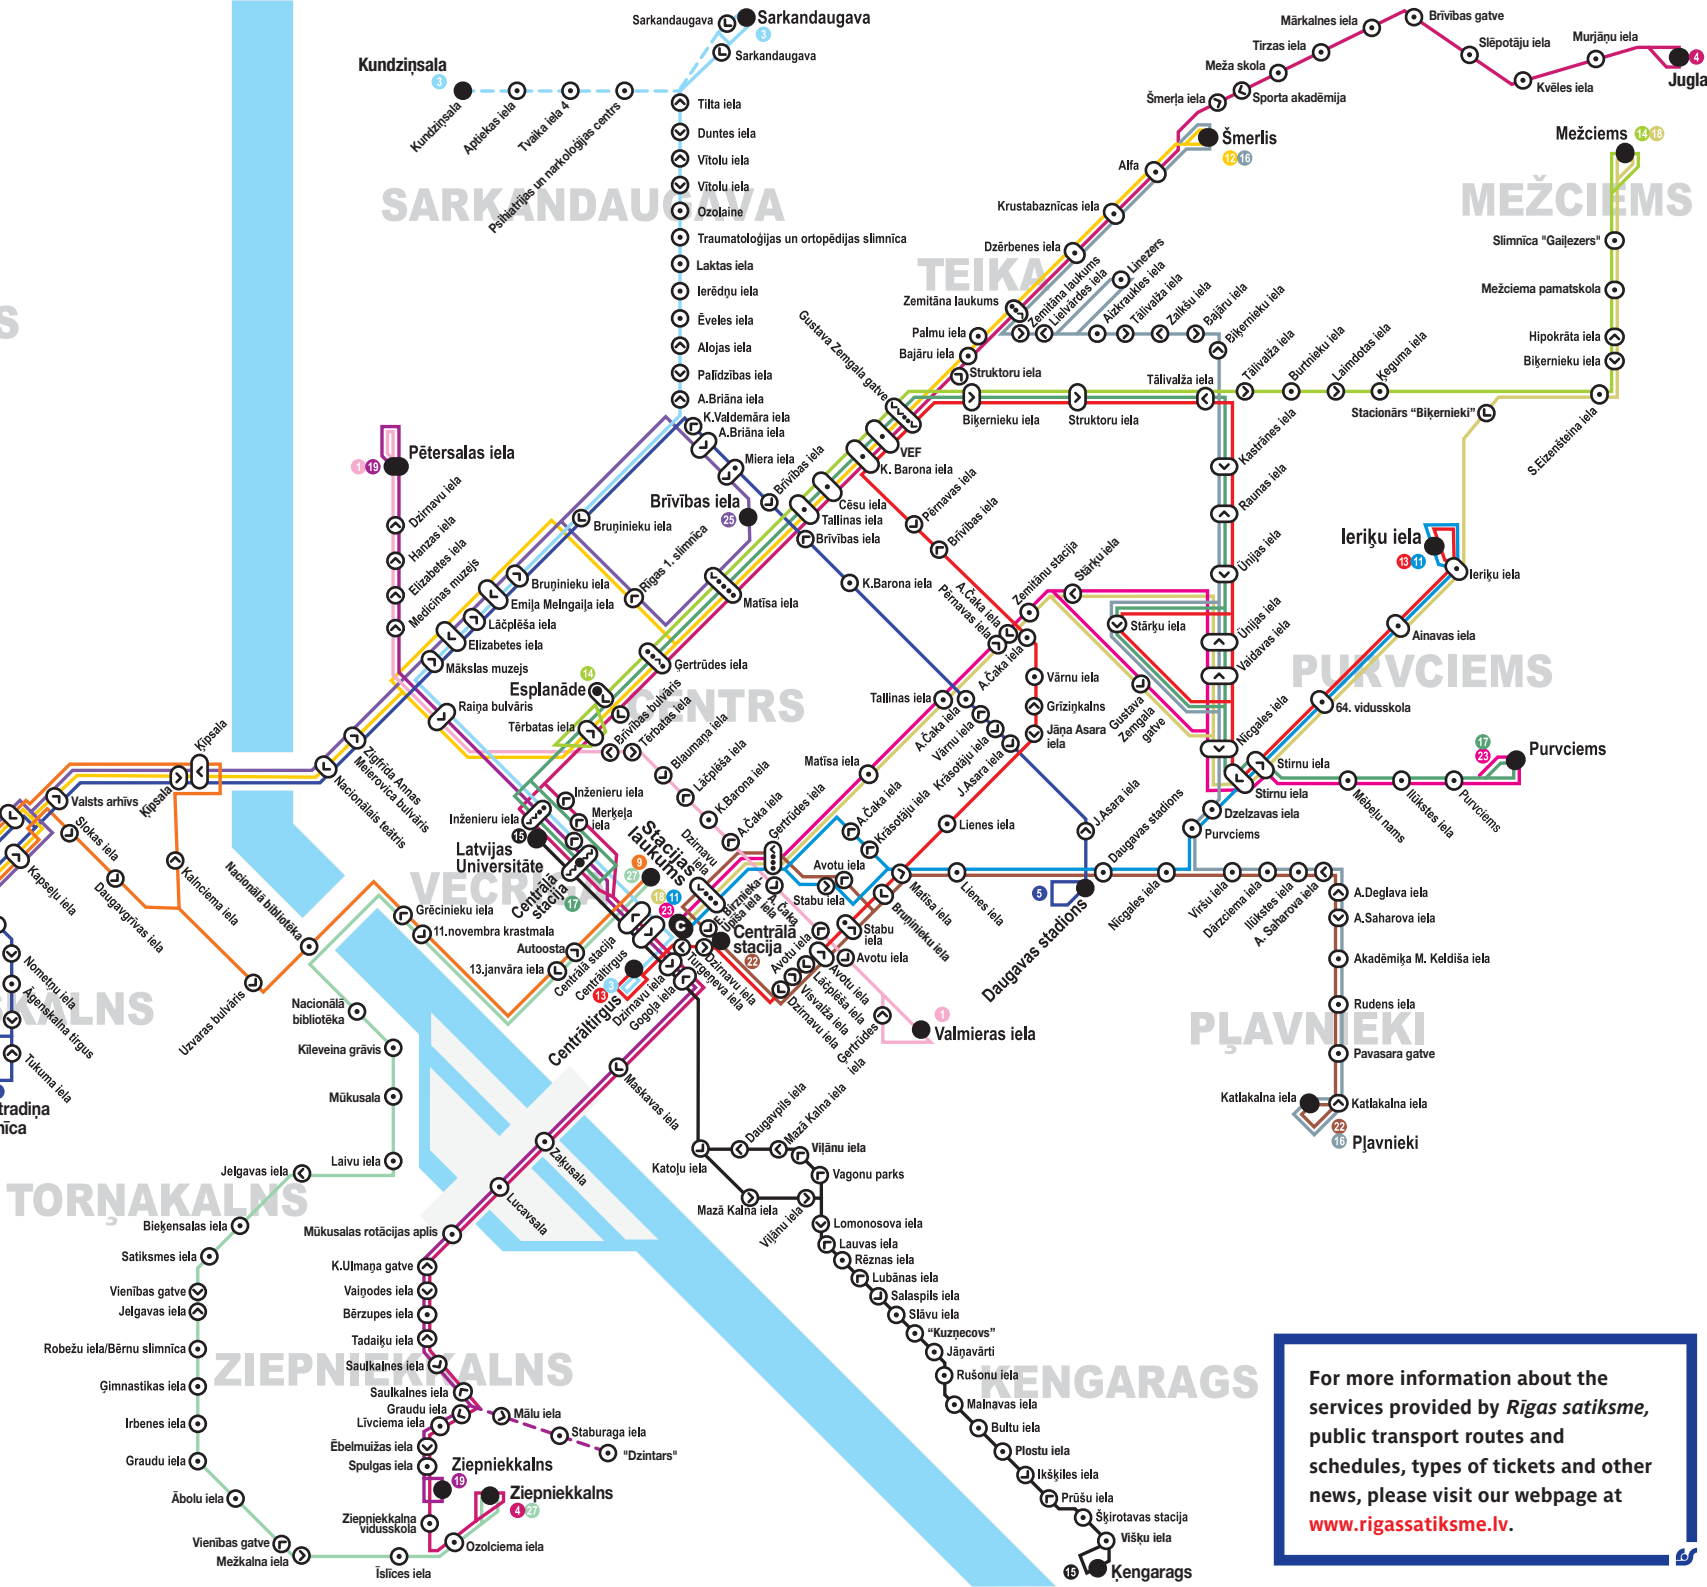

# TROLLEYBUS ROUTES

Valid from February 1st, 2021

**LEGEND**

- One-way stop
- Two-way stop
- Terminal
- Terminal Centrālā stacija for 11., 18., 23. routes

**TROLLEYBUS ROUTES**

1	9	14	18	25
3	11	15	19	27
4	12	16	22	
5	13	17	23	

For more information about the services provided by *Rīgas satiksme*, public transport routes and schedules, types of tickets and other news, please visit our webpage at [www.rigassatiksme.lv](http://www.rigassatiksme.lv).