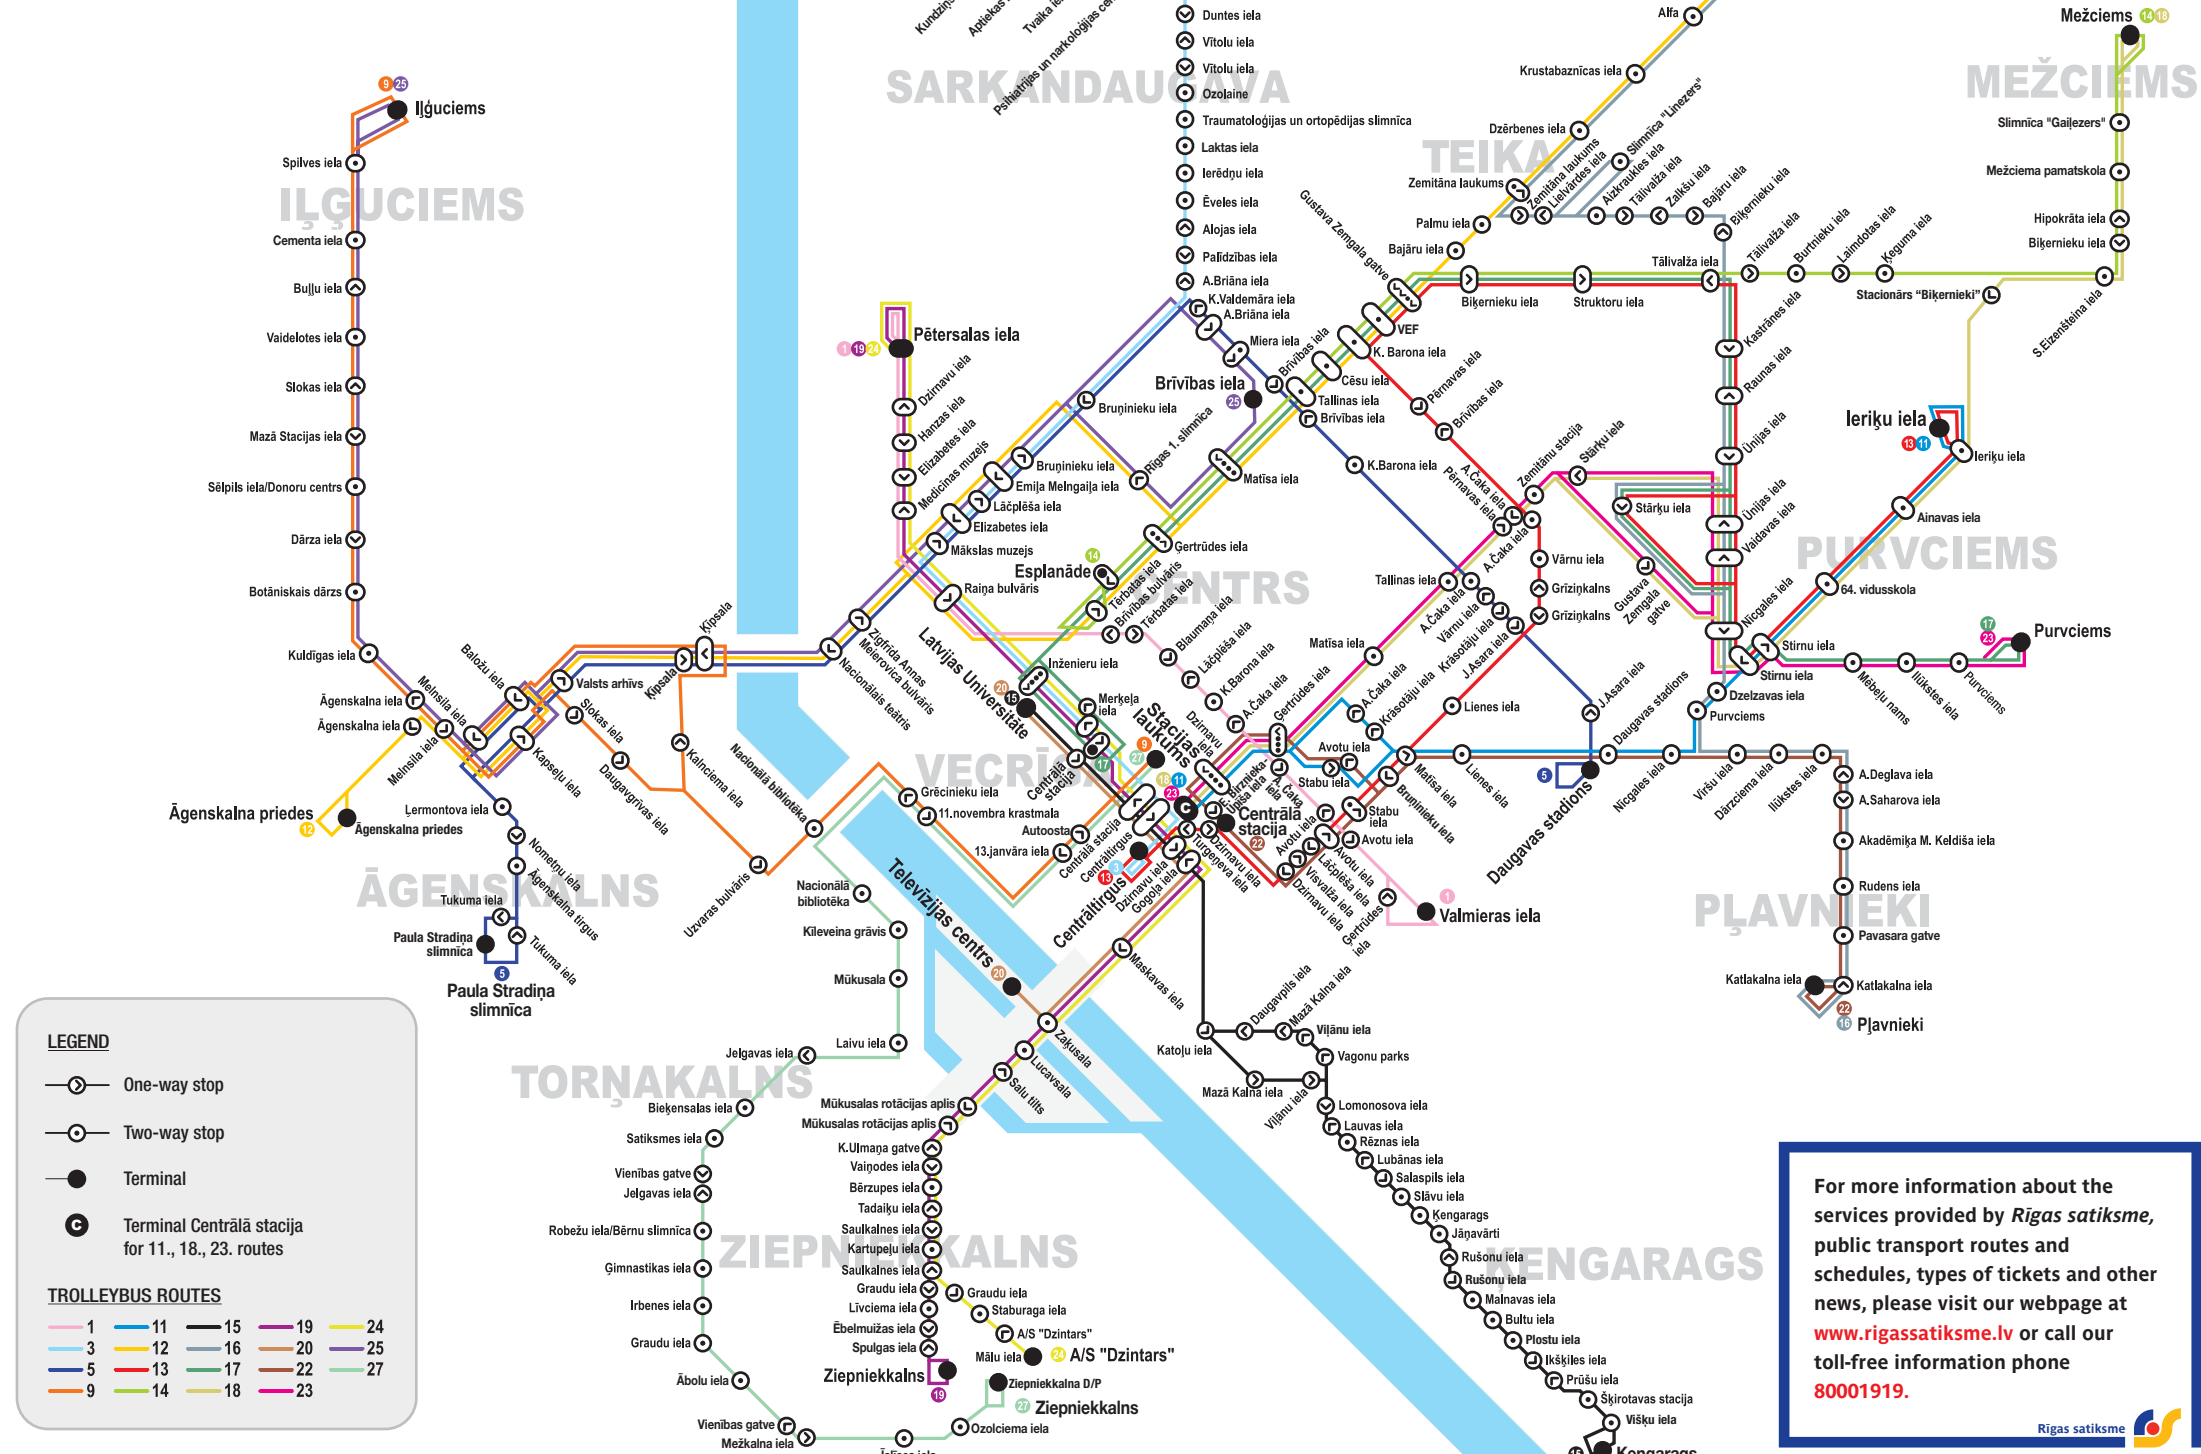

TROLLEYBUS ROUTES

Valid from September 1st, 2016

- LEGEND**
- One-way stop
 - Two-way stop
 - Terminal
 - Terminal Centrālā stacija for 11., 18., 23. routes

- TROLLEYBUS ROUTES**
- | | | | | |
|---|----|----|----|----|
| 1 | 11 | 15 | 19 | 24 |
| 3 | 12 | 16 | 20 | 25 |
| 5 | 13 | 17 | 22 | 27 |
| 9 | 14 | 18 | 23 | |

For more information about the services provided by *Rīgas satiksme*, public transport routes and schedules, types of tickets and other news, please visit our webpage at www.rigassatiksme.lv or call our toll-free information phone **80001919**.

Rīgas satiksme