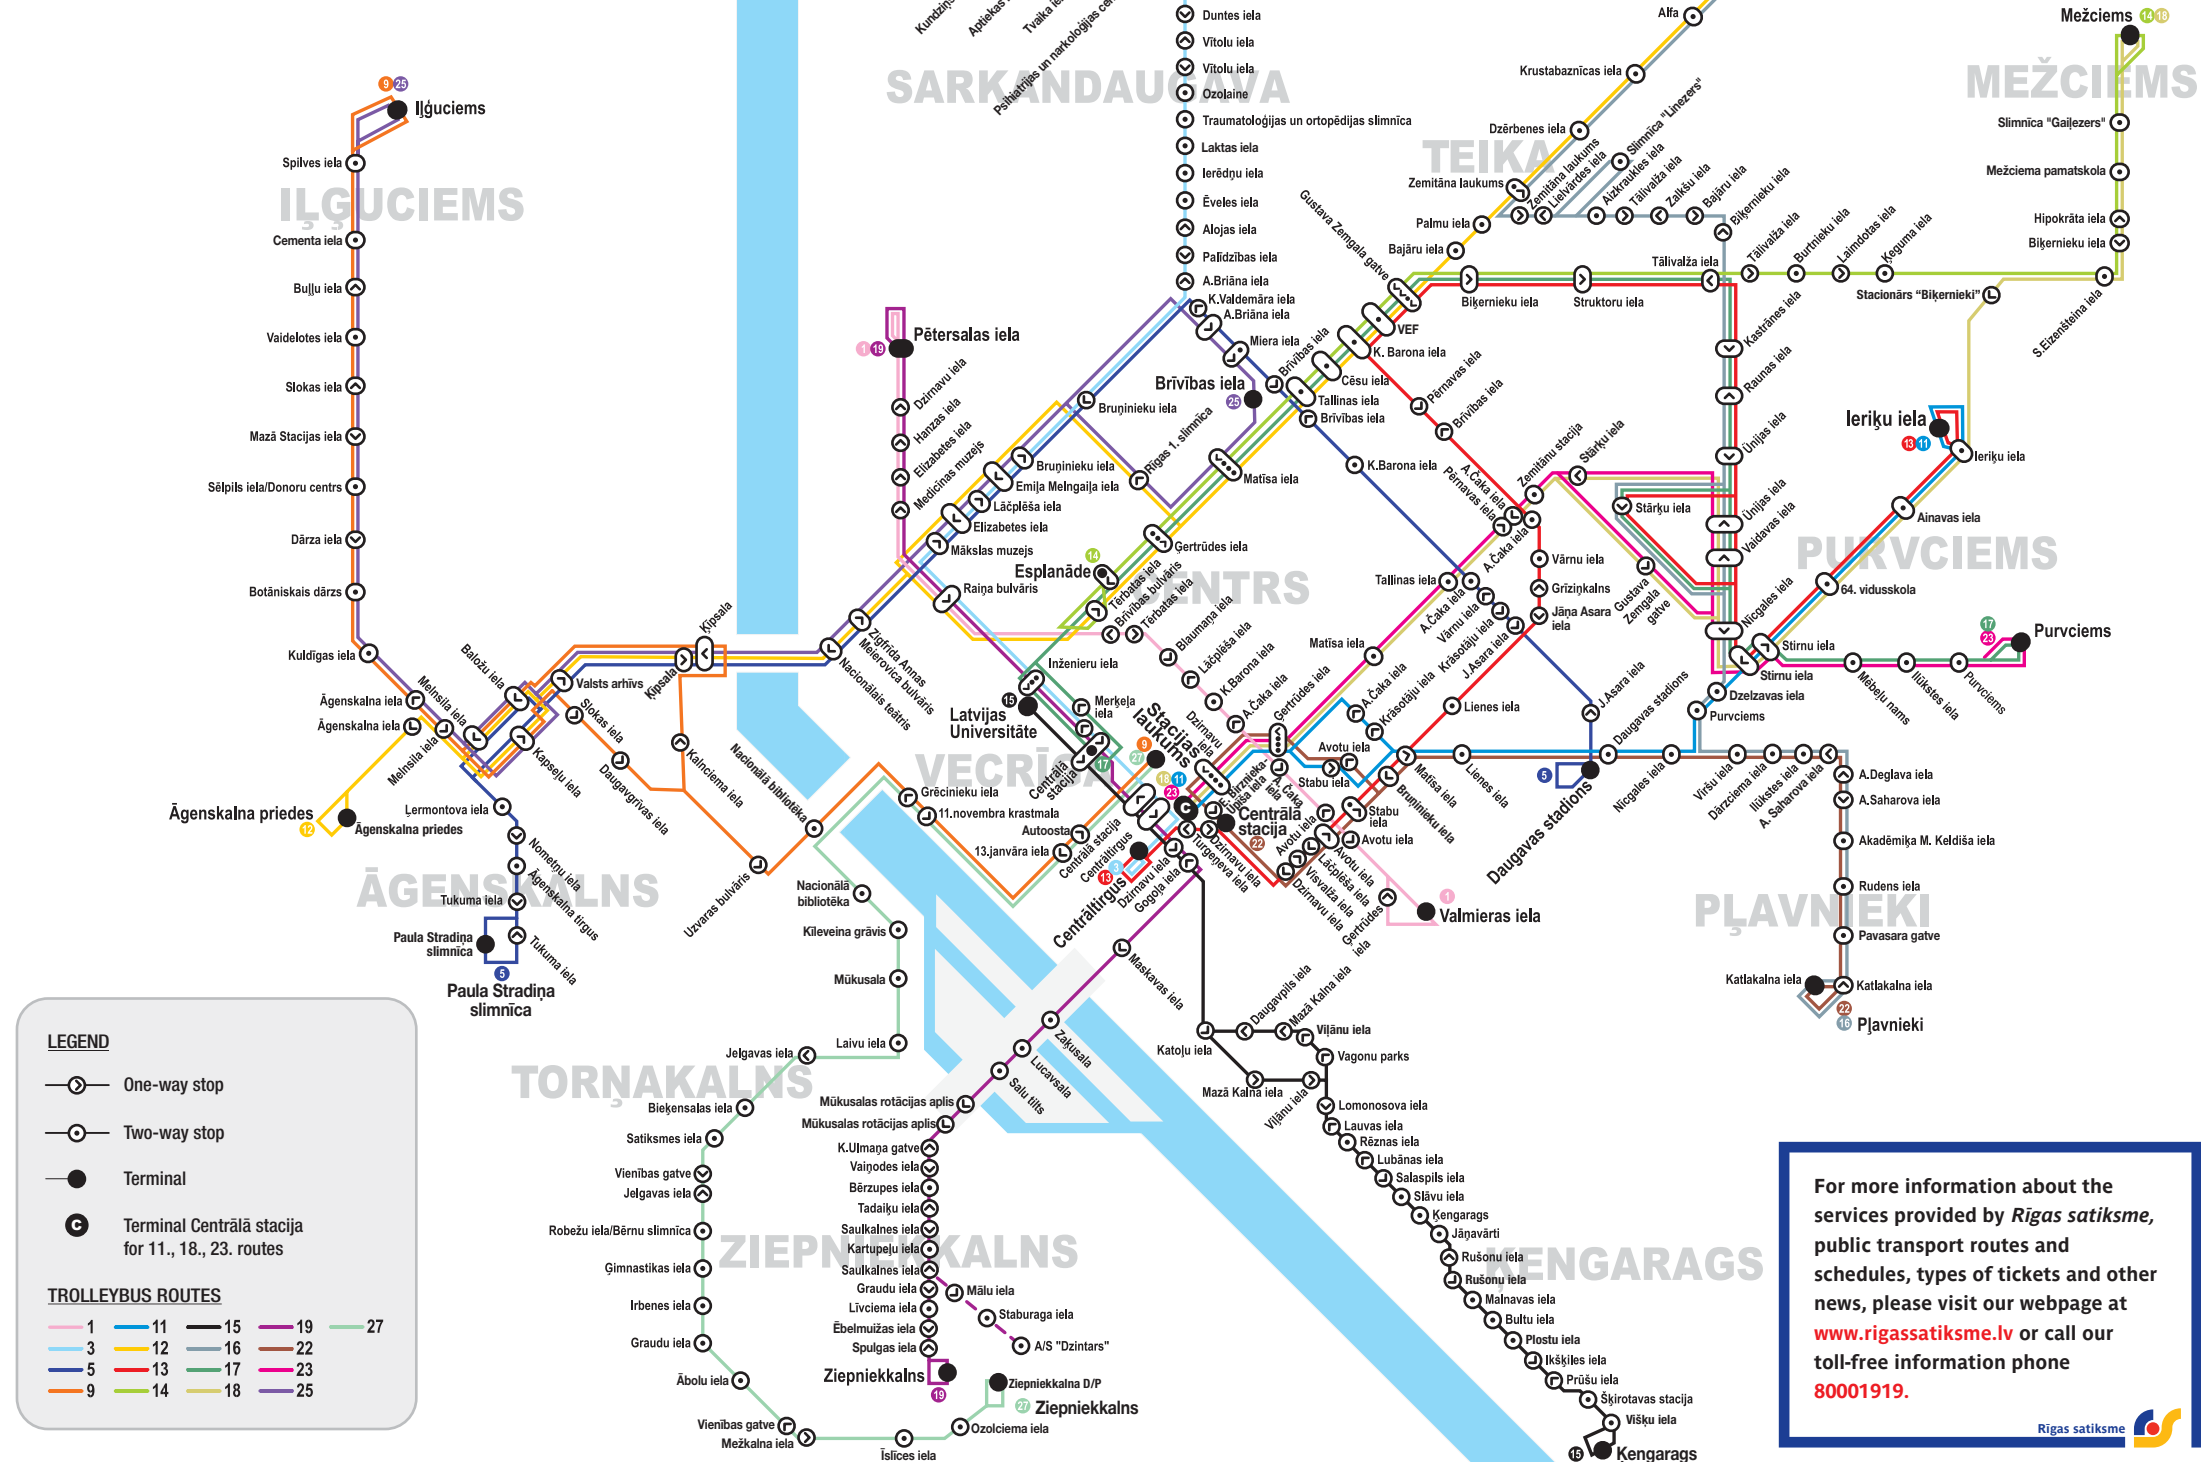

TROLLEYBUS ROUTES

Valid from December 15th, 2018

LEGEND

- One-way stop
- Two-way stop
- Terminal
- Terminal Centrālā stacija for 11., 18., 23. routes

TROLLEYBUS ROUTES

- 1 11 15 19 27
- 3 12 16 22
- 5 13 17 23
- 9 14 18 25

For more information about the services provided by *Rīgas satiksme*, public transport routes and schedules, types of tickets and other news, please visit our webpage at www.rigassatiksme.lv or call our toll-free information phone 80001919.