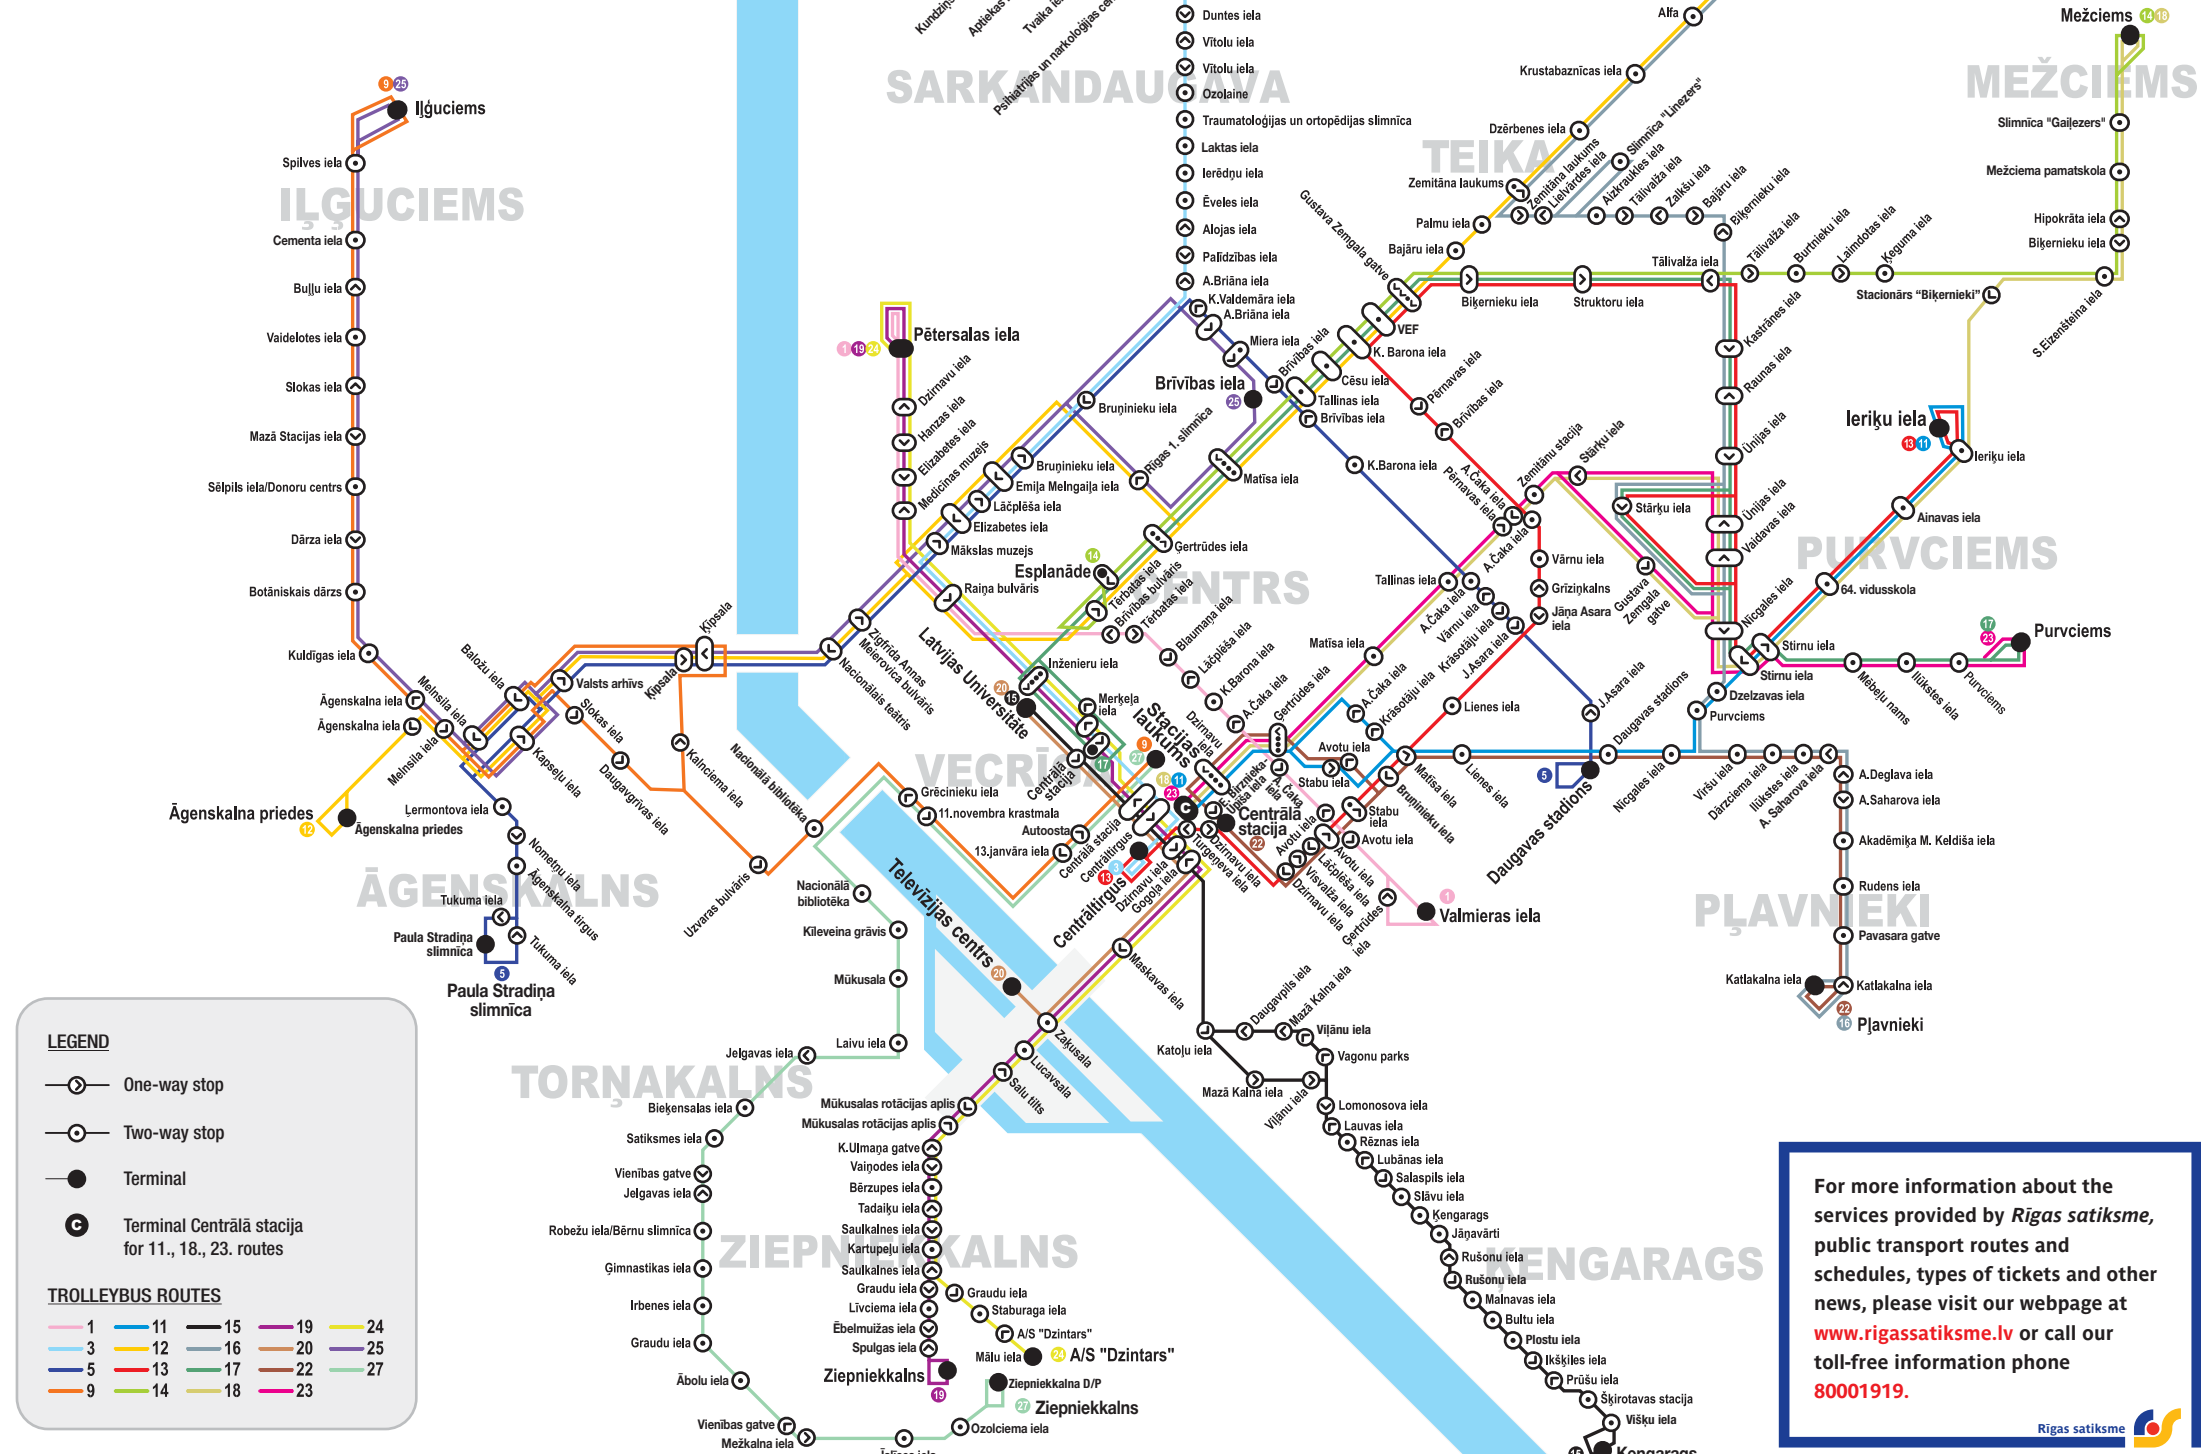

TROLLEYBUS ROUTES

Valid from June 23rd, 2017

For more information about the services provided by *Rīgas satiksme*, public transport routes and schedules, types of tickets and other news, please visit our webpage at www.rigassatiksme.lv or call our toll-free information phone 80001919.